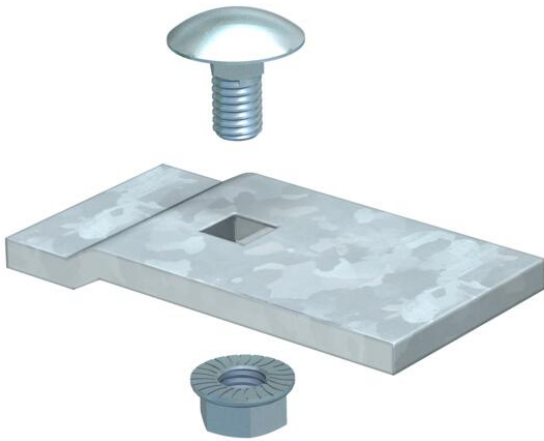

## Clamping piece LKS 60/4 FT

Item number: 6221122

Hold-down clamp for fastening cable ladders.  
Fastening on brackets, type MWA 12, AW 15, AW 30 and AW 55, using the enclosed truss-head bolt FRS M6x20.

<b>St</b>	Steel
<b>FT</b>	Hot-dip galvanised

### Master data

Item number	6221122
Type	LKS 60 4 FT
Description 1	Hold-down clamp
Description 2	for cable ladder LG110
Manufacturer	OBO
Dimension	60x30
Material	Steel
Surface	Hot-dip galvanised
Surface standard	DIN EN ISO 1461
Smallest sales unit	10
Unit of quantity	Piece
Weight	6.5 kg
Weight unit	kg/100 pc.