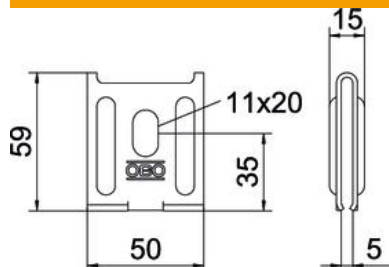

## Wall clamp/central hanger FS

Item number: 6437109

Wall fixing for direct fixing of mesh cable trays of side height 55 mm on the wall.  
As wall fastening up to max. mesh cable tray width 200 mm.  
As centre suspension up to max. mesh cable tray width 200 mm.  
As a pendulum suspension from a width of 300 mm.

### Master data

Item number	6437109
Description 1	Wall fastening
Description 2	for mesh cable tray
Manufacturer	OBO
Dimension	50x59
Material	Steel
Surface	Strip galvanized
Surface standard	DIN EN 10346
Smallest sales unit	25
Unit of quantity	Piece
Weight	7.8 kg
Weight unit	kg/100 pc.

### Dimensions