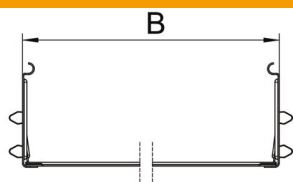

Technical data sheet

Magic straight connector set FS

Item number: 6069012

Cable tray connector with quick fastening for the screwless connection of perforated cable trays with a side height of 85 mm. The optimised design means that the connector can be used to create radii and as a length compensation piece for large temperature deviations.

St Steel

FS Strip galvanized

Master data

Item number	6069012
Description 1	Straight connector set
Description 2	for cable tray Magic
Manufacturer	OBO
Dimension	85x500x200
Material	Steel
Surface	Strip galvanized
Surface standard	DIN EN 10346
Smallest sales unit	1
Unit of quantity	Piece
Weight	64 kg
Weight unit	kg/100 pc.

Technical data sheet

Magic straight connector set FS

Item number: 6069012

Dimensions

Dimension	85x500
Length	200 mm
Width	500 mm
Height	85 mm
Plate thickness	1 mm
Dimension B	500 mm

Technical data

Version for	Straight connector
Maintain electrical functions	no
Suitable for mesh cable tray	no
Suitable for cable ladder	no
Suitable for cable tray	yes
Suitable for cable tray system height	85 mm
Adjustable connector, horizontal	no
Articulated connector, vertical	no
Rustproof steel, pickled	no
Connection type	Screwless connector