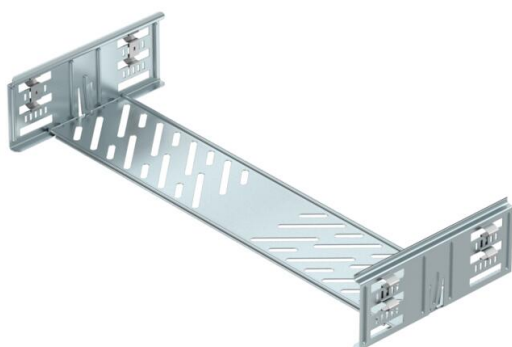

Technical data sheet

Magic straight connector set FS

Item number: 6069012

Cable tray connector with quick fastening for the screwless connection of perforated cable trays with a side height of 85 mm. The optimised design means that the connector can be used to create radii and as a length compensation piece for large temperature deviations.

St Steel

FS Strip galvanized

Master data

Item number	6069012
Description 1	Straight connector set
Description 2	for cable tray Magic
Manufacturer	OBO
Dimension	85x500x200
Material	Steel
Surface	Strip galvanized
Surface standard	DIN EN 10346
Smallest sales unit	1
Unit of quantity	Piece
Weight	64 kg
Weight unit	kg/100 pc.

Technical data sheet

Magic straight connector set FS

Item number: 6069012

Dimensions

Dimension	85x500
Length	200 mm
Width	500 mm
Height	85 mm
Plate thickness	1 mm
Dimension B	500 mm

Technical data

Version for	Straight connector
Maintain electrical functions	no
Suitable for mesh cable tray	no
Suitable for cable ladder	no
Suitable for cable tray	yes
Suitable for cable tray system height	85 mm
Adjustable connector, horizontal	no
Articulated connector, vertical	no
Rustproof steel, pickled	no
Connection type	Screwless connector