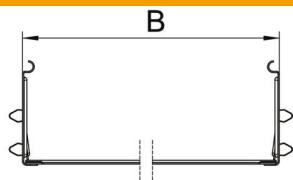

Technical data sheet

Magic straight connector set FS

Item number: 6069008

Cable tray connector with quick fastening for the screwless connection of perforated cable trays with a side height of 85 mm. The optimised design means that the connector can be used to create radii and as a length compensation piece for large temperature deviations.

St Steel

FS Strip galvanized

Master data

Item number	6069008
Description 1	Straight connector set
Description 2	for cable tray Magic
Manufacturer	OBO
Dimension	85x300x200
Material	Steel
Surface	Strip galvanized
Surface standard	DIN EN 10346
Smallest sales unit	1
Unit of quantity	Piece
Weight	50.6 kg
Weight unit	kg/100 pc.

Technical data sheet

Magic straight connector set FS

Item number: 6069008

Dimensions

Dimension	85x300
Length	200 mm
Width	300 mm
Height	85 mm
Plate thickness	1 mm
Dimension B	300 mm

Technical data

Version for	Straight connector
Maintain electrical functions	no
Suitable for mesh cable tray	no
Suitable for cable ladder	no
Suitable for cable tray	yes
Suitable for cable tray system height	85 mm
Adjustable connector, horizontal	no
Articulated connector, vertical	no
Rustproof steel, pickled	no
Connection type	Screwless connector