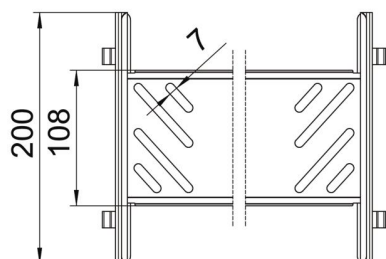

Technical data sheet

Magic straight connector set FS

Item number: 6069008

Cable tray connector with quick fastening for the screwless connection of perforated cable trays with a side height of 85 mm. The optimised design means that the connector can be used to create radii and as a length compensation piece for large temperature deviations.

St Steel

FS Strip galvanized

Master data

Item number	6069008
Description 1	Straight connector set
Description 2	for cable tray Magic
Manufacturer	OBO
Dimension	85x300x200
Material	Steel
Surface	Strip galvanized
Surface standard	DIN EN 10346
Smallest sales unit	1
Unit of quantity	Piece
Weight	50.6 kg
Weight unit	kg/100 pc.

Technical data sheet

Magic straight connector set FS

Item number: 6069008

Dimensions

Dimension	85x300
Length	200 mm
Width	300 mm
Height	85 mm
Plate thickness	1 mm
Dimension B	300 mm

Technical data

Version for	Straight connector
Maintain electrical functions	no
Suitable for mesh cable tray	no
Suitable for cable ladder	no
Suitable for cable tray	yes
Suitable for cable tray system height	85 mm
Adjustable connector, horizontal	no
Articulated connector, vertical	no
Rustproof steel, pickled	no
Connection type	Screwless connector