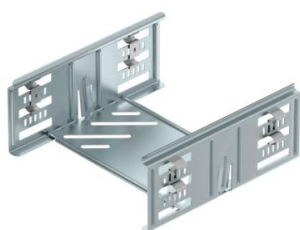

Technical data sheet

Magic straight connector set FS

Item number: 6069006

Cable tray connector with quick fastening for the screwless connection of perforated cable trays with a side height of 85 mm. The optimised design means that the connector can be used to create radii and as a length compensation piece for large temperature deviations.

St Steel

FS Strip galvanized

Master data

Item number	6069006
Description 1	Straight connector set
Description 2	for cable tray Magic
Manufacturer	OBO
Dimension	85x200x200
Material	Steel
Surface	Strip galvanized
Surface standard	DIN EN 10346
Smallest sales unit	1
Unit of quantity	Piece
Weight	43.8 kg
Weight unit	kg/100 pc.

Technical data sheet

Magic straight connector set FS

Item number: 6069006

Dimensions

Dimension	85x200
Length	200 mm
Width	200 mm
Height	85 mm
Plate thickness	1 mm
Dimension B	200 mm

Technical data

Version for	Straight connector
Maintain electrical functions	no
Suitable for mesh cable tray	no
Suitable for cable ladder	no
Suitable for cable tray	yes
Suitable for cable tray system height	85 mm
Adjustable connector, horizontal	no
Articulated connector, vertical	no
Rustproof steel, pickled	no
Connection type	Screwless connector