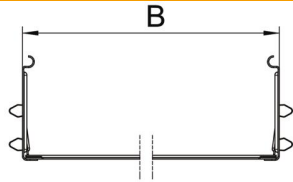

Technical data sheet

Magic straight connector set FS

Item number: 6069006

Cable tray connector with quick fastening for the screwless connection of perforated cable trays with a side height of 85 mm. The optimised design means that the connector can be used to create radii and as a length compensation piece for large temperature deviations.

St Steel

FS Strip galvanized

Master data

Item number	6069006
Description 1	Straight connector set
Description 2	for cable tray Magic
Manufacturer	OBO
Dimension	85x200x200
Material	Steel
Surface	Strip galvanized
Surface standard	DIN EN 10346
Smallest sales unit	1
Unit of quantity	Piece
Weight	43.8 kg
Weight unit	kg/100 pc.

Technical data sheet

Magic straight connector set FS

Item number: 6069006

Dimensions

Dimension	85x200
Length	200 mm
Width	200 mm
Height	85 mm
Plate thickness	1 mm
Dimension B	200 mm

Technical data

Version for	Straight connector
Maintain electrical functions	no
Suitable for mesh cable tray	no
Suitable for cable ladder	no
Suitable for cable tray	yes
Suitable for cable tray system height	85 mm
Adjustable connector, horizontal	no
Articulated connector, vertical	no
Rustproof steel, pickled	no
Connection type	Screwless connector