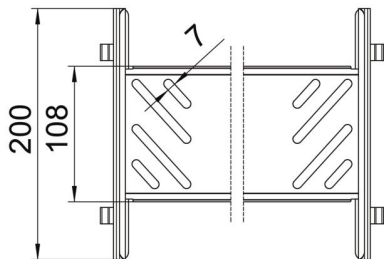

Technical data sheet

Magic straight connector set FS

Item number: 6069006

Cable tray connector with quick fastening for the screwless connection of perforated cable trays with a side height of 85 mm. The optimised design means that the connector can be used to create radii and as a length compensation piece for large temperature deviations.

St Steel

FS Strip galvanized

Master data

Item number	6069006
Description 1	Straight connector set
Description 2	for cable tray Magic
Manufacturer	OBO
Dimension	85x200x200
Material	Steel
Surface	Strip galvanized
Surface standard	DIN EN 10346
Smallest sales unit	1
Unit of quantity	Piece
Weight	43.8 kg
Weight unit	kg/100 pc.

Technical data sheet

Magic straight connector set FS

Item number: 6069006

Dimensions

Dimension	85x200
Length	200 mm
Width	200 mm
Height	85 mm
Plate thickness	1 mm
Dimension B	200 mm

Technical data

Version for	Straight connector
Maintain electrical functions	no
Suitable for mesh cable tray	no
Suitable for cable ladder	no
Suitable for cable tray	yes
Suitable for cable tray system height	85 mm
Adjustable connector, horizontal	no
Articulated connector, vertical	no
Rustproof steel, pickled	no
Connection type	Screwless connector