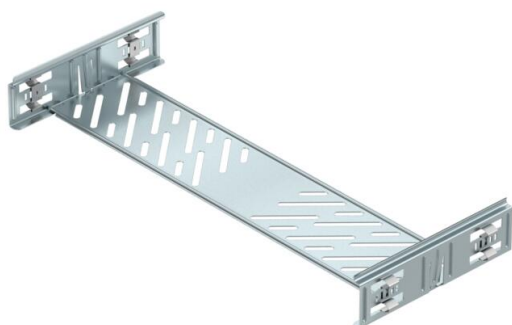

Technical data sheet

Magic straight connector set FS

Item number: 6068924

Cable tray connector with quick fastening for the screwless connection of perforated cable trays with a side height of 60 mm. The optimised design means that the connector can be used to create radii and as a length compensation piece for large temperature deviations.

St Steel

FS Strip galvanized

Master data

Item number	6068924
Description 1	Straight connector set
Description 2	for cable tray Magic
Manufacturer	OBO
Dimension	60x500x200
Material	Steel
Surface	Strip galvanized
Surface standard	DIN EN 10346
Smallest sales unit	1
Unit of quantity	Piece
Weight	57.4 kg
Weight unit	kg/100 pc.

Technical data sheet

Magic straight connector set FS

Item number: 6068924

Dimensions

Dimension	60x500
Length	200 mm
Width	500 mm
Width	20 in
Height	60 mm
Height	2 in
Plate thickness	1 mm
Dimension B	500 mm

Technical data

Version for	Straight connector
Maintain electrical functions	no
Suitable for mesh cable tray	no
Suitable for cable ladder	no
Suitable for cable tray	yes
Suitable for cable tray system height	60 mm
Adjustable connector, horizontal	no
Articulated connector, vertical	no
Rustproof steel, pickled	no
Connection type	Screwless connector