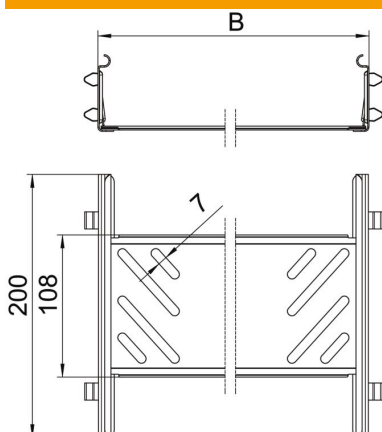

Technical data sheet

Magic straight connector set FS

Item number: 6068920

Cable tray connector with quick fastening for the screwless connection of perforated cable trays with a side height of 60 mm. The optimised design means that the connector can be used to create radii and as a length compensation piece for large temperature deviations.

- St** Steel
- FS** Strip galvanized

Master data

Item number	6068920
Description 1	Straight connector set
Description 2	for cable tray Magic
Manufacturer	OBO
Dimension	60x300x200
Material	Steel
Surface	Strip galvanized
Surface standard	DIN EN 10346
Smallest sales unit	1
Unit of quantity	Piece
Weight	44 kg
Weight unit	kg/100 pc.

Dimensions

Dimension	60x300
Length	200 mm
Width	300 mm
Width	12 in
Height	60 mm
Height	2 in
Plate thickness	1 mm
Dimension B	300 mm

Technical data sheet

Magic straight connector set FS

Item number: 6068920

Technical data

Version for	Straight connector
Maintain electrical functions	no
Suitable for mesh cable tray	no
Suitable for cable ladder	no
Suitable for cable tray	yes
Suitable for cable tray system height	60 mm
Adjustable connector, horizontal	no
Articulated connector, vertical	no
Rustproof steel, pickled	no
Connection type	Screwless connector