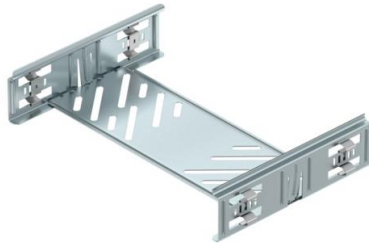

Technical data sheet

Magic straight connector set FS

Item number: 6068920

Cable tray connector with quick fastening for the screwless connection of perforated cable trays with a side height of 60 mm. The optimised design means that the connector can be used to create radii and as a length compensation piece for large temperature deviations.

- St** Steel
- FS** Strip galvanized

Master data

Item number	6068920
Description 1	Straight connector set
Description 2	for cable tray Magic
Manufacturer	OBO
Dimension	60x300x200
Material	Steel
Surface	Strip galvanized
Surface standard	DIN EN 10346
Smallest sales unit	1
Unit of quantity	Piece
Weight	44 kg
Weight unit	kg/100 pc.

Dimensions

Dimension	60x300
Length	200 mm
Width	300 mm
Width	12 in
Height	60 mm
Height	2 in
Plate thickness	1 mm
Dimension B	300 mm

Technical data sheet

Magic straight connector set FS

Item number: 6068920

Technical data

Version for	Straight connector
Maintain electrical functions	no
Suitable for mesh cable tray	no
Suitable for cable ladder	no
Suitable for cable tray	yes
Suitable for cable tray system height	60 mm
Adjustable connector, horizontal	no
Articulated connector, vertical	no
Rustproof steel, pickled	no
Connection type	Screwless connector