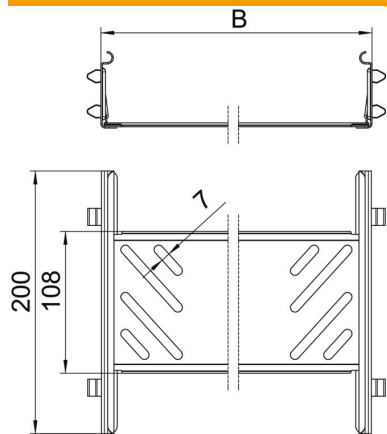

Technical data sheet

Magic straight connector set FS

Item number: 6068916

Cable tray connector with quick fastening for the screwless connection of perforated cable trays with a side height of 60 mm. The optimised design means that the connector can be used to create radii and as a length compensation piece for large temperature deviations.

St Steel

FS Strip galvanized

Master data

Item number	6068916
Description 1	Straight connector set
Description 2	for cable tray Magic
Manufacturer	OBO
Dimension	60x150x200
Material	Steel
Surface	Strip galvanized
Surface standard	DIN EN 10346
Smallest sales unit	1
Unit of quantity	Piece
Weight	34.9 kg
Weight unit	kg/100 pc.

Technical data sheet

Magic straight connector set FS

Item number: 6068916

Dimensions

Dimension	60x150
Length	200 mm
Width	150 mm
Width	6 in
Height	60 mm
Height	2 in
Plate thickness	1 mm
Dimension B	150 mm

Technical data

Version for	Straight connector
Maintain electrical functions	no
Suitable for mesh cable tray	no
Suitable for cable ladder	no
Suitable for cable tray	yes
Suitable for cable tray system height	60 mm
Adjustable connector, horizontal	no
Articulated connector, vertical	no
Rustproof steel, pickled	no
Connection type	Screwless connector