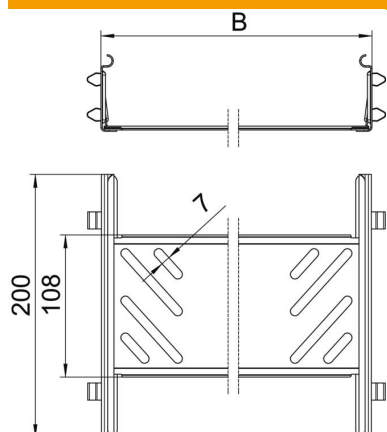

Technical data sheet

Magic® FS straight connector set

Item number: 6068914

Cable tray connector with quick fastening for the screwless connection of perforated cable trays with a side height of 60 mm. The optimised design means that the connector can be used to create radii and as a length compensation piece for large temperature deviations.

- St** Steel
- FS** Strip galvanized

Master data

Item number	6068914
Description 1	Straight connector set
Description 2	for cable tray Magic
Manufacturer	OBO
Dimension	60x100x200
Material	Steel
Surface	Strip galvanized
Surface standard	DIN EN 10346
Smallest sales unit	1
Unit of quantity	Piece
Weight	30.5 kg
Weight unit	kg/100 pc.

Dimensions

Dimension	60x100
Length	200 mm
Width	100 mm
Width	4 in
Height	60 mm
Height	2 in
Plate thickness	1 mm
Dimension B	100 mm

Technical data sheet

Magic® FS straight connector set

Item number: 6068914

Technical data

Version for	Straight connector
Maintain electrical functions	no
Suitable for mesh cable tray	no
Suitable for cable ladder	no
Suitable for cable tray	yes
Suitable for cable tray system height	60 mm
Adjustable connector, horizontal	no
Articulated connector, vertical	no
Rustproof steel, pickled	no
Connection type	Screwless connector