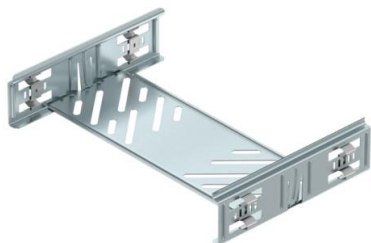

Technical data sheet

Magic® FS straight connector set

Item number: 6068914

Cable tray connector with quick fastening for the screwless connection of perforated cable trays with a side height of 60 mm. The optimised design means that the connector can be used to create radii and as a length compensation piece for large temperature deviations.

- St** Steel
- FS** Strip galvanized

Master data

Item number	6068914
Description 1	Straight connector set
Description 2	for cable tray Magic
Manufacturer	OBO
Dimension	60x100x200
Material	Steel
Surface	Strip galvanized
Surface standard	DIN EN 10346
Smallest sales unit	1
Unit of quantity	Piece
Weight	30.5 kg
Weight unit	kg/100 pc.

Dimensions

Dimension	60x100
Length	200 mm
Width	100 mm
Width	4 in
Height	60 mm
Height	2 in
Plate thickness	1 mm
Dimension B	100 mm

Technical data sheet

Magic® FS straight connector set

Item number: 6068914

Technical data

Version for	Straight connector
Maintain electrical functions	no
Suitable for mesh cable tray	no
Suitable for cable ladder	no
Suitable for cable tray	yes
Suitable for cable tray system height	60 mm
Adjustable connector, horizontal	no
Articulated connector, vertical	no
Rustproof steel, pickled	no
Connection type	Screwless connector