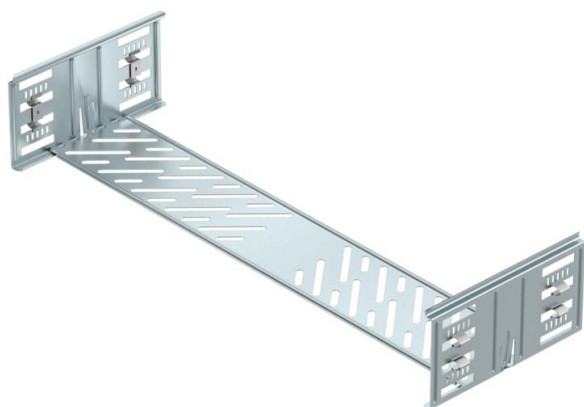

## Magic straight connector set FS

Item number: 6069102

Cable tray connector with quick fastening for the screwless connection of perforated cable trays with a side height of 110 mm. The optimised design means that the connector can be used to create radii and as a length compensation piece for large temperature deviations.

**St** Steel

**FS** Strip galvanized

### Master data

Item number	6069102
Description 1	Straight connector set
Description 2	for cable tray Magic
Manufacturer	OBO
Dimension	110x600x200
Material	Steel
Surface	Strip galvanized
Surface standard	DIN EN 10346
Smallest sales unit	1
Unit of quantity	Piece
Weight	77.8 kg
Weight unit	kg/100 pc.

### Dimensions

Length	200 mm
Width	600 mm
Height	110 mm
Plate thickness	1 mm
Dimension B	600 mm