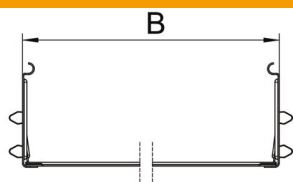

## Magic straight connector set FS

Item number: 6069102

Cable tray connector with quick fastening for the screwless connection of perforated cable trays with a side height of 110 mm. The optimised design means that the connector can be used to create radii and as a length compensation piece for large temperature deviations.

### Master data

Item number	6069102
Description 1	Straight connector set
Description 2	for cable tray Magic
Manufacturer	OBO
Dimension	110x600x200
Material	Steel
Surface	Strip galvanized
Surface standard	DIN EN 10346
Smallest sales unit	1
Unit of quantity	Piece
Weight	77.8 kg
Weight unit	kg/100 pc.

### Dimensions

Length	200 mm
Width	600 mm
Height	110 mm
Plate thickness	1 mm
Dimension B	600 mm