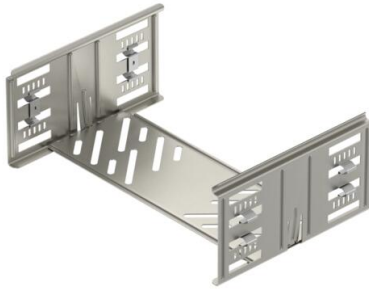

Technical data sheet

Magic straight connector set A2

Item number: 6069140

Cable tray connector with quick fastening for the screwless connection of perforated cable trays with a side height of 110 mm. The optimised design means that the connector can be used to create radii and as a length compensation piece for large temperature deviations.

A2 Stainless steel

2B Bright, treated

Master data

Item number	6069140
Type	KTSMV 130 A2
Description 1	Straight connector set
Description 2	for cable tray Magic
Manufacturer	OBO
Dimension	110x300x200
Material	Stainless steel
Surface	Bright, treated
Surface standard	
Smallest sales unit	1
Unit of quantity	Piece
Weight	57.6 kg
Weight unit	kg/100 pc.

Technical data sheet

Magic straight connector set A2

Item number: 6069140

Dimensions

Length	200 mm
Width	300 mm
Height	110 mm
Plate thickness	1 mm
Dimension B	300 mm

Technical data

Version for	Straight connector
Maintain electrical functions	no
Suitable for mesh cable tray	no
Suitable for cable ladder	no
Suitable for cable tray	yes
Suitable for cable tray system height	110 mm
Adjustable connector, horizontal	no
Articulated connector, vertical	no
Rustproof steel, pickled	no
Connection type	Screwless connector