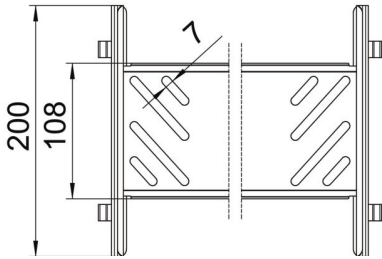

Technical data sheet

Magic straight connector set A2

Item number: 6069140

Cable tray connector with quick fastening for the screwless connection of perforated cable trays with a side height of 110 mm. The optimised design means that the connector can be used to create radii and as a length compensation piece for large temperature deviations.

A2 Stainless steel

2B Bright, treated

Master data

Item number	6069140
Type	KTSMV 130 A2
Description 1	Straight connector set
Description 2	for cable tray Magic
Manufacturer	OBO
Dimension	110x300x200
Material	Stainless steel
Surface	Bright, treated
Surface standard	
Smallest sales unit	1
Unit of quantity	Piece
Weight	57.6 kg
Weight unit	kg/100 pc.

Technical data sheet

Magic straight connector set A2

Item number: 6069140

Dimensions

Length	200 mm
Width	300 mm
Height	110 mm
Plate thickness	1 mm
Dimension B	300 mm

Technical data

Version for	Straight connector
Maintain electrical functions	no
Suitable for mesh cable tray	no
Suitable for cable ladder	no
Suitable for cable tray	yes
Suitable for cable tray system height	110 mm
Adjustable connector, horizontal	no
Articulated connector, vertical	no
Rustproof steel, pickled	no
Connection type	Screwless connector