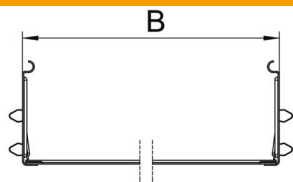

## Magic straight connector set FS

Item number: 6069094

Cable tray connector with quick fastening for the screwless connection of perforated cable trays with a side height of 110 mm. The optimised design means that the connector can be used to create radii and as a length compensation piece for large temperature deviations.

### Master data

Item number	6069094
Description 1	Straight connector set
Description 2	for cable tray Magic
Manufacturer	OBO
Dimension	110x200x200
Material	Steel
Surface	Strip galvanized
Surface standard	DIN EN 10346
Smallest sales unit	1
Unit of quantity	Piece
Weight	50.8 kg
Weight unit	kg/100 pc.

### Dimensions

Length	200 mm
Width	200 mm
Height	110 mm
Plate thickness	1 mm
Dimension B	200 mm