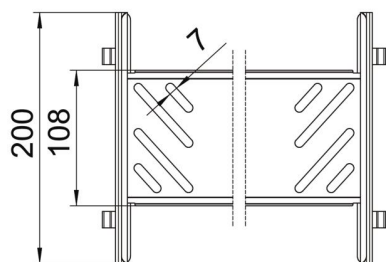

### Master data

Item number	6069094
Description 1	Straight connector set
Description 2	for cable tray Magic
Manufacturer	OBO
Dimension	110x200x200
Material	Steel
Surface	Strip galvanized
Surface standard	DIN EN 10346
Smallest sales unit	1
Unit of quantity	Piece
Weight	50.8 kg
Weight unit	kg/100 pc.

## Magic straight connector set FS

Item number: 6069094

### Dimensions

Length	200 mm
Width	200 mm
Height	110 mm
Plate thickness	1 mm
Dimension B	200 mm

### Technical data

Version for	Straight connector
Maintain electrical functions	no
Suitable for mesh cable tray	no
Suitable for cable ladder	no
Suitable for cable tray	yes
Suitable for cable tray system height	110 mm
Adjustable connector, horizontal	no
Articulated connector, vertical	no
Rustproof steel, pickled	no
Connection type	Screwless connector