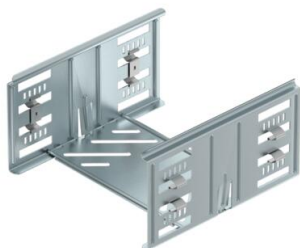

## Magic straight connector set FS

Item number: 6069094

Cable tray connector with quick fastening for the screwless connection of perforated cable trays with a side height of 110 mm. The optimised design means that the connector can be used to create radii and as a length compensation piece for large temperature deviations.

### Master data

Item number	6069094
Description 1	Straight connector set
Description 2	for cable tray Magic
Manufacturer	OBO
Dimension	110x200x200
Material	Steel
Surface	Strip galvanized
Surface standard	DIN EN 10346
Smallest sales unit	1
Unit of quantity	Piece
Weight	50.8 kg
Weight unit	kg/100 pc.

### Dimensions

Length	200 mm
Width	200 mm
Height	110 mm
Plate thickness	1 mm
Dimension B	200 mm

### Technical data

Version for	Straight connector
Maintain electrical functions	no
Suitable for mesh cable tray	no
Suitable for cable ladder	no
Suitable for cable tray	yes
Suitable for cable tray system height	110 mm
Adjustable connector, horizontal	no
Articulated connector, vertical	no
Rustproof steel, pickled	no
Connection type	Screwless connector