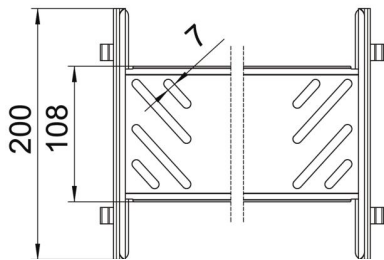

Technical data sheet

Magic straight connector set FS

Item number: 6069090

Cable tray connector with quick fastening for the screwless connection of perforated cable trays with a side height of 110 mm. The optimised design means that the connector can be used to create radii and as a length compensation piece for large temperature deviations.

St Steel

FS Strip galvanized

Master data

Item number	6069090
Description 1	Straight connector set
Description 2	for cable tray Magic
Manufacturer	OBO
Dimension	110x100x200
Material	Steel
Surface	Strip galvanized
Surface standard	DIN EN 10346
Smallest sales unit	1
Unit of quantity	Piece
Weight	44.1 kg
Weight unit	kg/100 pc.

Technical data sheet

Magic straight connector set FS

Item number: 6069090

Dimensions

Length	200 mm
Width	100 mm
Height	110 mm
Plate thickness	1 mm
Dimension B	100 mm

Technical data

Version for	Straight connector
Maintain electrical functions	no
Suitable for mesh cable tray	no
Suitable for cable ladder	no
Suitable for cable tray	yes
Suitable for cable tray system height	110 mm
Adjustable connector, horizontal	no
Articulated connector, vertical	no
Rustproof steel, pickled	no
Connection type	Screwless connector