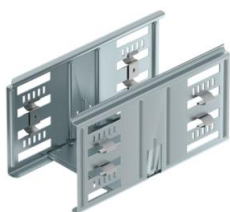

Technical data sheet

Magic straight connector set FS

Item number: 6069090

Cable tray connector with quick fastening for the screwless connection of perforated cable trays with a side height of 110 mm. The optimised design means that the connector can be used to create radii and as a length compensation piece for large temperature deviations.

St Steel

FS Strip galvanized

Master data

Item number	6069090
Description 1	Straight connector set
Description 2	for cable tray Magic
Manufacturer	OBO
Dimension	110x100x200
Material	Steel
Surface	Strip galvanized
Surface standard	DIN EN 10346
Smallest sales unit	1
Unit of quantity	Piece
Weight	44.1 kg
Weight unit	kg/100 pc.

Technical data sheet

Magic straight connector set FS

Item number: 6069090

Dimensions

Length	200 mm
Width	100 mm
Height	110 mm
Plate thickness	1 mm
Dimension B	100 mm

Technical data

Version for	Straight connector
Maintain electrical functions	no
Suitable for mesh cable tray	no
Suitable for cable ladder	no
Suitable for cable tray	yes
Suitable for cable tray system height	110 mm
Adjustable connector, horizontal	no
Articulated connector, vertical	no
Rustproof steel, pickled	no
Connection type	Screwless connector