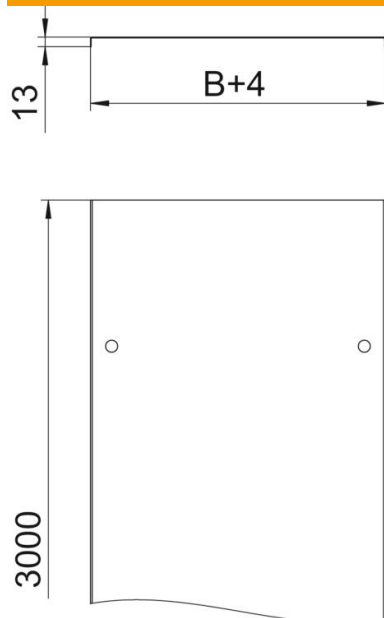

### Master data

Item number	6052401
Description 1	Cover with turn buckle
Description 2	for cable tray and ladder
Manufacturer	OBO
Dimension	400x3000
Material	Steel
Surface	Strip galvanized
Surface standard	DIN EN 10346
Smallest sales unit	3
Unit of quantity	Metre
Weight	338.67 kg
Weight unit	kg/100 m

### Dimensions

Length	3,000 mm
Length	10 ft
Width	400 mm
Width	16 in
Height	35 mm
Plate thickness	0.04 in
Plate thickness	1 mm
Dimension B	400 mm
Dimension H	15 mm