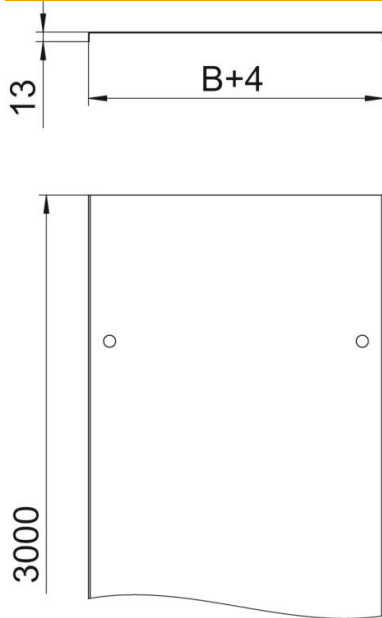

Technical data sheet

Cover with turn buckle FS

Item number: 6052150

Cover for cable trays and cable ladders with turn buckles.
Transverse bead from 500 mm width.
When using covers outdoors, additional measures against the influence of wind must be taken.

St Steel

FS Strip galvanized

Master data

Item number	6052150
Description 1	Cover with turn buckle
Description 2	for cable tray and ladder
Manufacturer	OBO
Dimension	150x3000
Material	Steel
Surface	Strip galvanized
Surface standard	DIN EN 10346
Smallest sales unit	3
Unit of quantity	Metre
Weight	141.667 kg
Weight unit	kg/100 m

Technical data sheet

Cover with turn buckle FS

Item number: 6052150

Dimensions

Length	3,000 mm
Length	10 ft
Width	150 mm
Width	6 in
Height	35 mm
Plate thickness	0.04 in
Plate thickness	1 mm
Dimension B	150 mm
Dimension H	15 mm

Technical data

Number of turn buckles	6 St.
Fastening type	Sash lock
Maintain electrical functions	yes
Suitable for mesh cable tray	no
Suitable for cable ladder	yes
Suitable for cable tray	yes
Rustproof steel, pickled	no