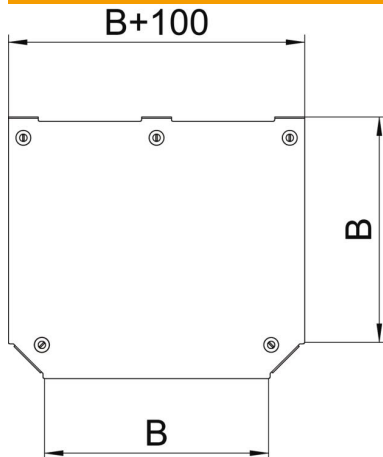

## Cover for Magic tee FS

Item number: 7138798

Cover for tee with pre-mounted turn buckle.  
The cover can be used with fittings of all side heights.

**St** Steel

**FS** Strip galvanized

### Master data

Item number	7138798
Description 1	Cover, T-branch piece
Description 2	for RTM 400
Manufacturer	OBO
Dimension	B=400mm
Material	Steel
Surface	Strip galvanized
Surface standard	DIN EN 10346
Smallest sales unit	1
Unit of quantity	Piece
Weight	226.5 kg
Weight unit	kg/100 pc.

### Dimensions

Width	400 mm
Width	16 in
Plate thickness	1.25 mm
Dimension B	400 mm