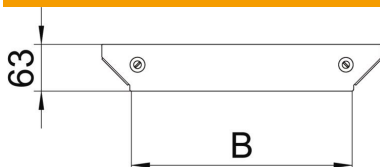

Technical data sheet

Cover for Magic add-on tee FS

Item number: 7138650

Cover for add-on tee with pre-mounted turn buckles.
The cover can be used with fittings of all side heights.

St Steel

FS Strip galvanized

Master data

Item number	7138650
Description 1	Cover, add-on tee
Description 2	for RAAM 500
Manufacturer	OBO
Dimension	B=500mm
Colour	zinc
Material	Steel
Surface	Strip galvanized
Surface standard	DIN EN 10346
Smallest sales unit	1
Unit of quantity	Piece
Weight	39 kg
Weight unit	kg/100 pc.

Dimensions

Width	500 mm
Width	20 in
Plate thickness	1.25 mm
Dimension B	500 mm

Technical data sheet

Cover for Magic add-on tee FS

Item number: 7138650

Technical data

Fastening type	Sash lock
Suitable for cable ladder	yes
Suitable for cable tray	yes
Material thickness (inches)	0.05 in
Material thickness	1.25 mm
Rustproof steel, pickled	no
Wide-span version	no