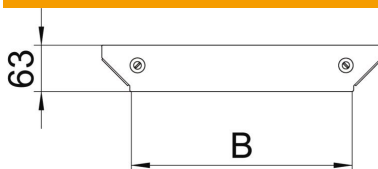

Technical data sheet

Cover for Magic add-on tee FS

Item number: 7138644

Cover for add-on tee with pre-mounted turn buckles.
The cover can be used with fittings of all side heights.

St Steel

FS Strip galvanized

Master data

Item number	7138644
Description 1	Cover, add-on tee
Description 2	for RAAM 200
Manufacturer	OBO
Dimension	B=200mm
Material	Steel
Surface	Strip galvanized
Surface standard	DIN EN 10346
Smallest sales unit	1
Unit of quantity	Piece
Weight	17.3 kg
Weight unit	kg/100 pc.

Dimensions

Width	200 mm
Width	8 in
Plate thickness	1.25 mm
Dimension B	200 mm

Technical data sheet

Cover for Magic add-on tee FS

Item number: 7138644

Technical data

Fastening type	Sash lock
Suitable for cable ladder	yes
Suitable for cable tray	yes
Material thickness (inches)	0.05 in
Material thickness	1.25 mm
Rustproof steel, pickled	no
Wide-span version	no