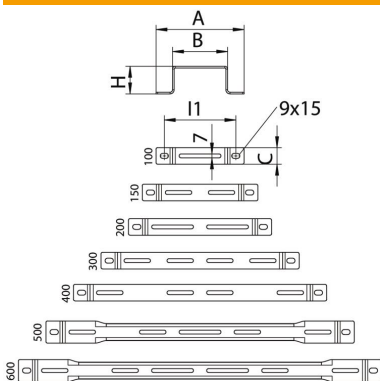

Technical data sheet

Stand-off bracket FS

Item number: 6015530

Stand-off bracket for cable trays and mesh cable trays.

St Steel

FS Strip galvanized

Master data

Item number	6015530
Description 1	Stand-off bracket
Manufacturer	OBO
Dimension	B300mm
Colour	zinc
Material	Steel
Surface	Strip galvanized
Surface standard	DIN EN 10346
Smallest sales unit	20
Unit of quantity	Piece
Weight	36.9 kg
Weight unit	kg/100 pc.
CO Footprint (GWP) Cradle-to-Gate	0,99 kg COe / 1 Piece

Dimensions

Width	300 mm
Width	12 in
Height	50 mm
Height	2 in
Dimension A	360 mm
Dimension B	300 mm
Dimension H	50 mm

Technical data sheet

Stand-off bracket FS

Item number: 6015530

Technical data

Version for	Wall/ceiling clamp, trapezoidal profile
Suitable for mesh cable tray	yes
Suitable for cable ladder	no
Suitable for cable tray	yes
Tray fastening	Screw-on