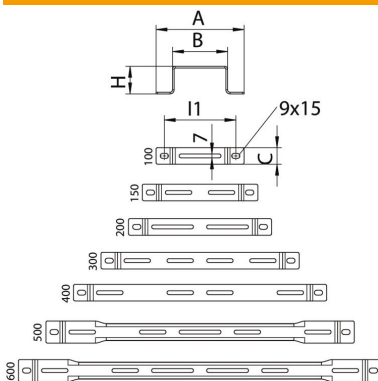

Technical data sheet

Stand-off bracket FS

Item number: 6015522

Stand-off bracket for cable trays and mesh cable trays.

St Steel

FS Strip galvanized

Master data

Item number	6015522
Description 1	Stand-off bracket
Manufacturer	OBO
Dimension	B200mm
Colour	zinc
Material	Steel
Surface	Strip galvanized
Surface standard	DIN EN 10346
Smallest sales unit	20
Unit of quantity	Piece
Weight	21 kg
Weight unit	kg/100 pc.
CO Footprint (GWP) Cradle-to-Gate	0,567 kg COe / 1 Piece

Dimensions

Width	200 mm
Width	8 in
Height	50 mm
Height	2 in
Dimension A	260 mm
Dimension B	200 mm
Dimension H	50 mm

Technical data sheet

Stand-off bracket FS

Item number: 6015522

Technical data

Version for	Wall/ceiling clamp, trapezoidal profile
Suitable for mesh cable tray	yes
Suitable for cable ladder	no
Suitable for cable tray	yes
Tray fastening	Screw-on