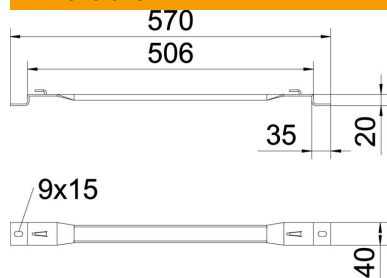

Technical data sheet

Stand-off bracket FS

Item number: 6015693

Stand-off bracket for stand-off of mesh cable trays on the floor or on the wall.

GRM mesh cable tray types with side heights of 35, 55 and 105 mm can be mounted onto the stand-off bracket.

Screwless fastening of the mesh cable tray on the stand-off bracket.

St Steel

FS Strip galvanized

Master data

Item number	6015693
Description 1	Stand-off bracket
Description 2	for mesh cable tray
Manufacturer	OBO
Dimension	B500mm
Colour	zinc
Material	Steel
Surface	Strip galvanized
Surface standard	DIN EN 10346
Smallest sales unit	25
Unit of quantity	Piece
Weight	56.9 kg
Weight unit	kg/100 pc.

Technical data sheet

Stand-off bracket FS

Item number: 6015693

Dimensions

Height	20 mm
Height	0.79 in
Dimension A	40 mm
Dimension B	506 mm
Dimension L	570 mm

Technical data

Version for	Wall/ceiling clamp, trapezoidal profile
Suitable for mesh cable tray	yes
Suitable for cable ladder	no
Suitable for cable tray	no
Tray fastening	Retaining lug