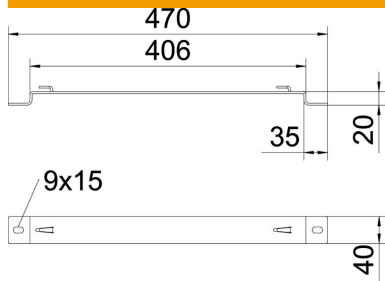

## Stand-off bracket FS

Item number: 6015689

Spacer clamps for the elevation of mesh cable trays on the floor or on the wall.

**St** Steel

**FS** Strip galvanized

### Master data

Item number	6015689
Description 1	Stand-off bracket
Description 2	for mesh cable tray
Manufacturer	OBO
Dimension	B400mm
Colour	zinc
Material	Steel
Surface	Strip galvanized
Surface standard	DIN EN 10346
Smallest sales unit	20
Unit of quantity	Piece
Weight	46.7 kg
Weight unit	kg/100 pc.
CO Footprint (GWP) Cradle-to-Gate	1,078 kg COe / 1 Piece

### Dimensions

Height	20 mm
Height	0.79 in
Dimension A	40 mm
Dimension B	406 mm
Dimension L	470 mm