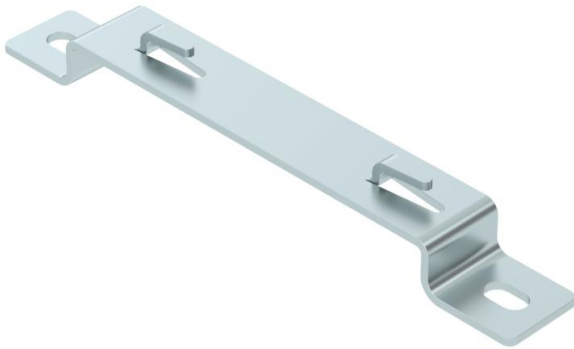

Technical data sheet

Stand-off bracket FS

Item number: 6015658

Stand-off bracket for stand-off of mesh cable trays on the floor or on the wall.

GRM mesh cable tray types with side heights of 35, 55 and 105 mm can be mounted onto the stand-off bracket.

Screwless fastening of the mesh cable tray on the stand-off bracket.

St Steel

FS Strip galvanized

Master data

| | |
|---------------------|---------------------|
| Item number | 6015658 |
| Description 1 | Stand-off bracket |
| Description 2 | for mesh cable tray |
| Manufacturer | OBO |
| Dimension | B150mm |
| Colour | zinc |
| Material | Steel |
| Surface | Strip galvanized |
| Surface standard | DIN EN 10346 |
| Smallest sales unit | 20 |
| Unit of quantity | Piece |
| Weight | 17.4 kg |
| Weight unit | kg/100 pc. |

Technical data sheet

Stand-off bracket FS

Item number: 6015658

Dimensions

| | |
|-------------|---------|
| Height | 20 mm |
| Height | 0.79 in |
| Dimension A | 30 mm |
| Dimension B | 156 mm |
| Dimension L | 220 mm |

Technical data

| | |
|------------------------------|---|
| Version for | Wall/ceiling clamp, trapezoidal profile |
| Suitable for mesh cable tray | yes |
| Suitable for cable ladder | no |
| Suitable for cable tray | no |
| Tray fastening | Retaining lug |