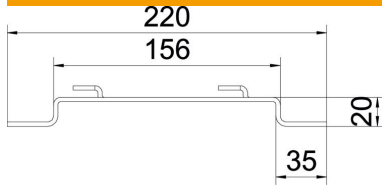

Technical data sheet

Stand-off bracket FS

Item number: 6015658

Stand-off bracket for stand-off of mesh cable trays on the floor or on the wall.

GRM mesh cable tray types with side heights of 35, 55 and 105 mm can be mounted onto the stand-off bracket.

Screwless fastening of the mesh cable tray on the stand-off bracket.

St Steel

FS Strip galvanized

Master data

| | |
|---------------------|---------------------|
| Item number | 6015658 |
| Description 1 | Stand-off bracket |
| Description 2 | for mesh cable tray |
| Manufacturer | OBO |
| Dimension | B150mm |
| Colour | zinc |
| Material | Steel |
| Surface | Strip galvanized |
| Surface standard | DIN EN 10346 |
| Smallest sales unit | 20 |
| Unit of quantity | Piece |
| Weight | 17.4 kg |
| Weight unit | kg/100 pc. |

Technical data sheet

Stand-off bracket FS

Item number: 6015658

Dimensions

| | |
|-------------|---------|
| Height | 20 mm |
| Height | 0.79 in |
| Dimension A | 30 mm |
| Dimension B | 156 mm |
| Dimension L | 220 mm |