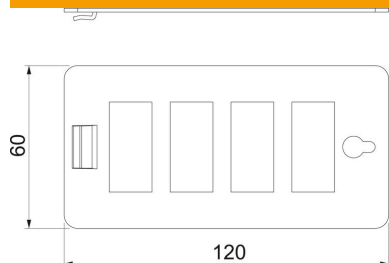

## CP support plate for 4 snap-in plug connectors, 3-pole

Item number: 6108026

Support plate to accept four snap-In connectors, 3-pole, in a Consolidation Point housing.

CE

St Steel

### Master data

|                     |                       |
|---------------------|-----------------------|
| Item number         | 6108026               |
| Type                | CP45-TP 4SI           |
| Description 1       | Support plate Snap-In |
| Description 2       | for 4 connectors      |
| Manufacturer        | OBO                   |
| Material            | Steel                 |
| Smallest sales unit | 1                     |
| Unit of quantity    | Piece                 |
| Weight              | 5.7 kg                |
| Weight unit         | kg/100 pc.            |

## Dimensions

|        |        |
|--------|--------|
| Length | 120 mm |
| Width  | 60 mm  |
| Height | 4 mm   |