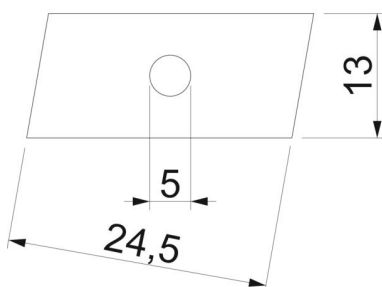

Technical data sheet

Slide nut

Item number: 1147024

Slide nut for use with CL2712 profile rail

St Steel

ZL Zinc slat

Master data

Item number	1147024
Type	CL27SN M5 ZL
Description 1	Slide nut
Description 2	for profile rail CL2712
Manufacturer	OBO
Dimension	M5
Material	Steel
Surface	Zinc slat
Surface standard	
Smallest sales unit	100
Unit of quantity	Piece
Weight	0.87 kg
Weight unit	kg/100 pc.

Dimensions

Length	24.5 mm
Width	13 mm
Height	4 mm

Technical data sheet

Slide nut

Item number: 1147024

Technical data

Thread	M5
Thread metric	5
With spring	no