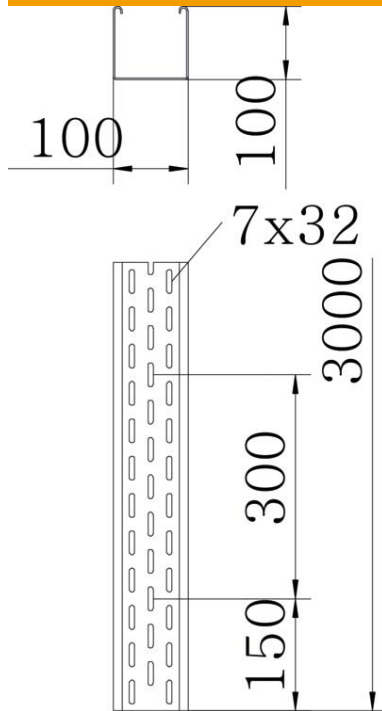

Technical data sheet

Cable tray BKRS 100 FS

Item number: 6062000

Heavy-duty, walkable cable tray system BKRS with base perforation, in 100 mm side height.
The cable tray has connector perforations on both sides.
Straight connectors should be ordered separately and in the appropriate quantity.
Magnetic shield insulation without cover 20 dB, with cover 50 dB.

St Steel

FS Strip galvanized

Master data

Item number	6062000
Description 1	Cable tray BKRS
Description 2	walkable
Manufacturer	OBO
Dimension	100x100x3000
Material	Steel
Surface	Strip galvanized
Surface standard	DIN EN 10346
Smallest sales unit	3
Unit of quantity	Metre
Weight	469.8 kg
Weight unit	kg/100 m

Technical data sheet

Cable tray BKRS 100 FS

Item number: 6062000

Dimensions

Length	3,000 mm
Length	10 ft
Width	100 mm
Width	4 in
Height	100 mm
Height	4 in
Plate thickness	0.08 in
Plate thickness	2 mm
Dimension B	100 mm
Dimension H	100 mm
Dimension L	3,000 mm

Technical data

Connector version	Without connectors
Mounting system fastening type	Floor
Walkable	yes
Maintain electrical functions	no
With cover	no
Mounting perforation in base	yes
NATO hole pattern	no
Usable cross-section	84 cm ²
Usable cross-section	8352 mm ²
Rustproof steel, pickled	no
Side perforation	no
Wide-span version	no
Load test type according to IEC 61537	Type II
Type of connector, cable support system	Screwed