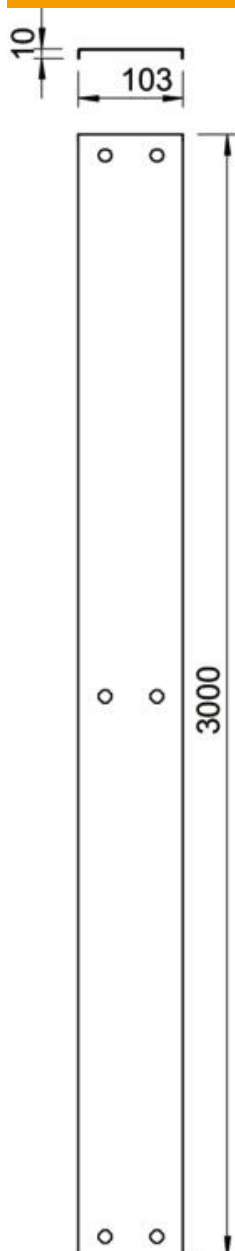

Technical data sheet

Cover with turn buckle FS

Item number: 6080860

Cover with turn buckle for AZ small duct.

- St** Steel
- FS** Strip galvanized

Master data

| | |
|---------------------|------------------------|
| Item number | 6080860 |
| Description 1 | Cover with turn buckle |
| Description 2 | for AZ small duct |
| Manufacturer | OBO |
| Dimension | 153x3000 |
| Material | Steel |
| Surface | Strip galvanized |
| Surface standard | DIN EN 10346 |
| Smallest sales unit | 3 |
| Unit of quantity | Metre |
| Weight | 137.04 kg |
| Weight unit | kg/100 m |

Technical data sheet

Cover with turn buckle FS

Item number: 6080860

Dimensions

| | |
|-----------------|----------|
| Length | 3,000 mm |
| Width | 153 mm |
| Height | 10 mm |
| Plate thickness | 1 mm |
| Dimension H | 10 mm |

Technical data sheet

Cover with turn buckle FS

Item number: 6080860

Technical data

| | |
|-------------------------------|-----------|
| Number of turn buckles | 6 St. |
| Fastening type | Sash lock |
| Maintain electrical functions | no |
| Suitable for mesh cable tray | no |
| Suitable for cable ladder | no |
| Suitable for cable tray | yes |
| Rustproof steel, pickled | no |