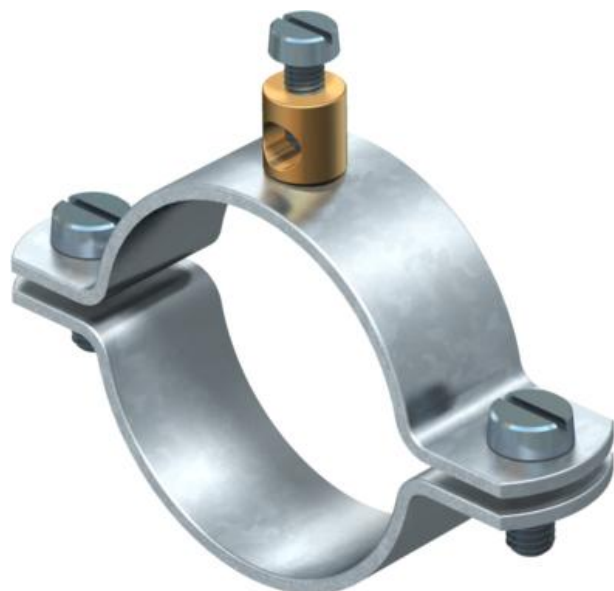

## Earthing clamp, type 925

Item number: 5040094

- For pipes 1/4"-1 1/2" or Ø 11.5-48.3 mm
- Connection options: conductors to 16 mm<sup>2</sup> with connecting terminal, riveted with brass  
and 1 cylinder bolt M5 x 12
- To 1 1/2" with 2 cylinder bolts M6 x 16 (G)

### Master data

Item number	5040094
Type	925 3/4
Description 1	Earthing clamp
Description 2	for cables to 16 mm <sup>2</sup>
Manufacturer	OBO
Dimension	3/4"
Material	Steel
Surface	Electrogalvanized
Surface standard	EN ISO 19598 / EN ISO 4042
Smallest sales unit	25
Unit of quantity	Piece
Weight	5.316 kg
Weight unit	kg/100 pc.

## Earthing clamp, type 925

Item number: 5040094

### Dimensions

Dimension A	62 mm
Dimension b	18 mm
Dimension D	26.9 mm
Dimension X	2 mm