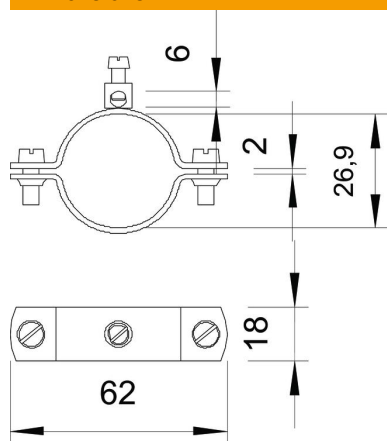

## Earthing clamp, type 925

Item number: 5040094

- For pipes 1/4"-1 1/2" or Ø 11.5-48.3 mm
- Connection options: conductors to 16 mm<sup>2</sup> with connecting terminal, riveted with brass  
and 1 cylinder bolt M5 x 12
- To 1 1/2" with 2 cylinder bolts M6 x 16 (G)

### Master data

Item number	5040094
Type	925 3/4
Description 1	Earthing clamp
Description 2	for cables to 16 mm <sup>2</sup>
Manufacturer	OBO
Dimension	3/4"
Material	Steel
Surface	Electrogalvanized
Surface standard	EN ISO 19598 / EN ISO 4042
Smallest sales unit	25
Unit of quantity	Piece
Weight	5.316 kg
Weight unit	kg/100 pc.

### Dimensions

Dimension A	62 mm
Dimension b	18 mm
Dimension D	26.9 mm
Dimension X	2 mm

### Technical data

Number of conductors	1
Cross-section of cable to be connected, max.	16 mm <sup>2</sup>
Cross-section of cable to be connected, min.	0 mm <sup>2</sup>
Clamping range D	3/4
Clamping range D, max.	26.9 mm
Clamping range D, min.	24.9 mm