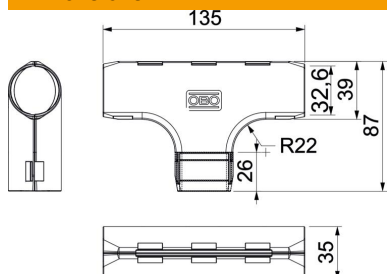

Technical data sheet

Quick pipe T piece, pure white

Item number: 2153957

Fitting for plastic electrical installation pipes to create T branches. Suitable for Quick pipe pipes or corrugated pipes. Toolless closing and opening. Can be used in a temperature range of -25 to +60 °C.

PP Polypropylene

Master data

Item number	2153957
Description 1	Quick pipe T piece
Manufacturer	OBO
Dimension	M32
Colour	Pure white; RAL 9010
Material	Polypropylene
Smallest sales unit	5
Unit of quantity	Piece
Weight	2.511 kg
Weight unit	kg/100 pc.

Technical data sheet

Quick pipe T piece, pure white

Item number: 2153957

Dimensions

Dimension B	39 mm
Dimension B2	135 mm
Dimension d	32.6 mm
Dimension L	87 mm
Dimension L1	26 mm
Dimension R	22 mm

Technical data

Version for	Connector
Shape	T piece
Size	M32
Halogen-free	yes
With sleeve	no
Brushed surface	no
Polished surface	no
Permitted temperature range, max.	60 °C
Permitted temperature range, min.	0 °C