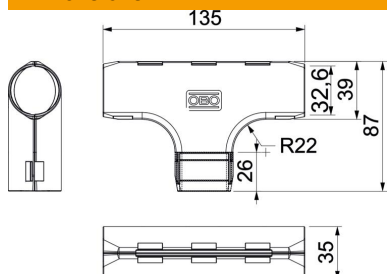

### Master data

Item number	2153845
Description 1	Quick pipe T piece
Manufacturer	OBO
Dimension	M32
Colour	Light grey; RAL 7035
Material	Polypropylene
Smallest sales unit	5
Unit of quantity	Piece
Weight	2.511 kg
Weight unit	kg/100 pc.

### Dimensions

Dimension B	39 mm
Dimension B2	135 mm
Dimension d	32.6 mm
Dimension L	87 mm
Dimension L1	26 mm
Dimension R	22 mm

### Technical data

Version for	Connector
Shape	T piece
Size	M32
Halogen-free	yes
With sleeve	no
Brushed surface	no
Polished surface	no
Permitted temperature range, max.	60 °C
Permitted temperature range, min.	0 °C