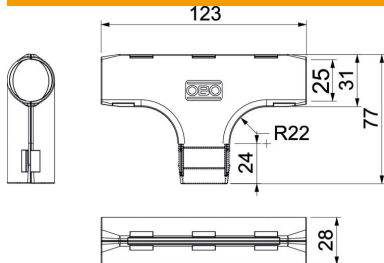

Technical data sheet

Quick pipe T piece, pure white

Item number: 2153955

Fitting for plastic electrical installation pipes to create T branches. Suitable for Quick pipe pipes or corrugated pipes. Toolless closing and opening. Can be used in a temperature range of -25 to +60 °C.

PP Polypropylene

Master data

Item number	2153955
Description 1	Quick pipe T piece
Manufacturer	OBO
Dimension	M25
Colour	Pure white; RAL 9010
Material	Polypropylene
Smallest sales unit	5
Unit of quantity	Piece
Weight	1.978 kg
Weight unit	kg/100 pc.

Technical data sheet

Quick pipe T piece, pure white

Item number: 2153955

Dimensions

Dimension B	31 mm
Dimension B2	123 mm
Dimension d	25 mm
Dimension L	77 mm
Dimension L1	24 mm
Dimension R	22 mm

Technical data

Version for	Connector
Shape	T piece
Size	M25
Halogen-free	yes
With sleeve	no
Brushed surface	no
Polished surface	no
Permitted temperature range, max.	60 °C
Permitted temperature range, min.	0 °C