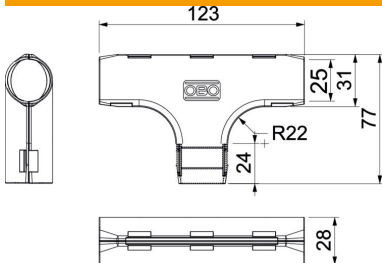

Technical data sheet

Quick pipe T piece, light grey

Item number: 2153843

Fitting for plastic electrical installation pipes to create T branches. Suitable for Quick pipe pipes or corrugated pipes. Toolless closing and opening. Can be used in a temperature range of -25 to +60 °C.

PP Polypropylene

Master data

Item number	2153843
Description 1	Quick pipe T piece
Manufacturer	OBO
Dimension	M25
Colour	Light grey; RAL 7035
Material	Polypropylene
Smallest sales unit	5
Unit of quantity	Piece
Weight	1.977 kg
Weight unit	kg/100 pc.

Technical data sheet

Quick pipe T piece, light grey

Item number: 2153843

Dimensions

Dimension B	31 mm
Dimension B2	123 mm
Dimension d	25 mm
Dimension L	77 mm
Dimension L1	24 mm
Dimension R	22 mm

Technical data

Version for	Connector
Shape	T piece
Size	M25
Halogen-free	yes
With sleeve	no
Brushed surface	no
Polished surface	no
Permitted temperature range, max.	60 °C
Permitted temperature range, min.	0 °C