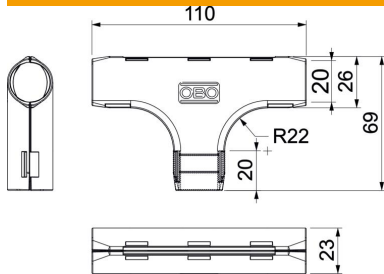

Technical data sheet

Quick pipe T piece, light grey

Item number: 2153841

Fitting for plastic electrical installation pipes to create T branches. Suitable for Quick pipe pipes or corrugated pipes. Toolless closing and opening. Can be used in a temperature range of -25 to +60 °C.

PP Polypropylene

Master data

Item number	2153841
Description 1	Quick pipe T piece
Manufacturer	OBO
Dimension	M20
Colour	Light grey; RAL 7035
Material	Polypropylene
Smallest sales unit	5
Unit of quantity	Piece
Weight	1.401 kg
Weight unit	kg/100 pc.

Technical data sheet

Quick pipe T piece, light grey

Item number: 2153841

Dimensions

Dimension B	26 mm
Dimension B2	110 mm
Dimension d	20 mm
Dimension L	69 mm
Dimension L1	20 mm
Dimension R	22 mm

Technical data

Version for	Connector
Shape	T piece
Size	M20
Halogen-free	yes
With sleeve	no
Brushed surface	no
Polished surface	no
Permitted temperature range, max.	60 °C
Permitted temperature range, min.	0 °C