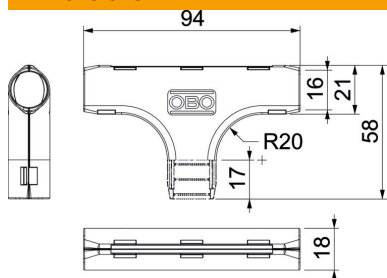

### Master data

Item number	2153951
Description 1	Quick pipe T piece
Manufacturer	OBO
Dimension	M16
Colour	Pure white; RAL 9010
Material	Polypropylene
Smallest sales unit	10
Unit of quantity	Piece
Weight	0.798 kg
Weight unit	kg/100 pc.

# Technical data sheet

Quick pipe T piece, pure white

Item number: 2153951

## Dimensions

Dimension B	21 mm
Dimension B2	94 mm
Dimension d	16 mm
Dimension L	58 mm
Dimension L1	17 mm
Dimension R	20 mm

## Technical data

Version for	Connector
Shape	T piece
Size	M16
Halogen-free	yes
With sleeve	no
Brushed surface	no
Polished surface	no
Permitted temperature range, max.	60 °C
Permitted temperature range, min.	0 °C