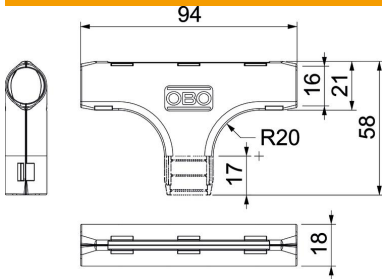

Technical data sheet

Quick pipe T piece, light grey

Item number: 2153839

Fitting for plastic electrical installation pipes to create T branches. Suitable for Quick pipe pipes or corrugated pipes. Toolless closing and opening. Can be used in a temperature range of -25 to +60 °C.

PP Polypropylene

Master data

Item number	2153839
Description 1	Quick pipe T piece
Manufacturer	OBO
Dimension	M16
Colour	Light grey; RAL 7035
Material	Polypropylene
Smallest sales unit	10
Unit of quantity	Piece
Weight	0.798 kg
Weight unit	kg/100 pc.

Technical data sheet

Quick pipe T piece, light grey

Item number: 2153839

Dimensions

Dimension B	21 mm
Dimension B2	94 mm
Dimension d	16 mm
Dimension L	58 mm
Dimension L1	17 mm
Dimension R	20 mm

Technical data

Version for	Connector
Shape	T piece
Size	M16
Halogen-free	yes
With sleeve	no
Brushed surface	no
Polished surface	no
Permitted temperature range, max.	60 °C
Permitted temperature range, min.	0 °C