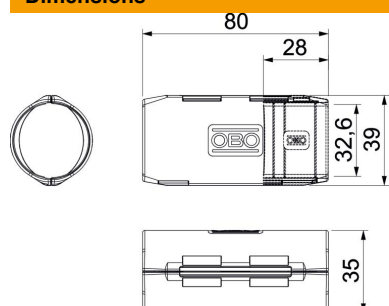

Technical data sheet

Quick pipe connecting sleeve, light grey

Item number: 2154087

Connection sleeve for plastic electrical installation pipes to create straight connections. Suitable for Quick pipe pipes or corrugated pipes. Toolless closing and opening. Can be used in a temperature range of -25 to +60 °C.

PP Polypropylene

Master data

Item number	2154087
Description 1	Quick pipe connecting sleeve
Manufacturer	OBO
Dimension	M32
Colour	Light grey; RAL 7035
Material	Polypropylene
Smallest sales unit	10
Unit of quantity	Piece
Weight	1.095 kg
Weight unit	kg/100 pc.

Technical data sheet

Quick pipe connecting sleeve, light grey

Item number: 2154087

Dimensions

Dimension B	39 mm
Dimension d	32.6 mm
Dimension L	80 mm
Dimension L1	28 mm

Technical data

Size	M32
Halogen-free	yes
Polished surface	no
Permitted temperature range, max.	60 °C
Permitted temperature range, min.	0 °C