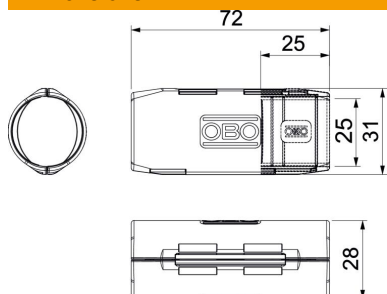

Technical data sheet

Quick pipe connecting sleeve, pure white

Item number: 2154095

Connection sleeve for plastic electrical installation pipes to create straight connections. Suitable for Quick pipe pipes or corrugated pipes. Toolless closing and opening. Can be used in a temperature range of -25 to +60 °C.

PP Polypropylene

Master data

Item number	2154095
Description 1	Quick pipe connecting sleeve
Manufacturer	OBO
Dimension	M25
Colour	Pure white; RAL 9010
Material	Polypropylene
Smallest sales unit	10
Unit of quantity	Piece
Weight	0.823 kg
Weight unit	kg/100 pc.

Technical data sheet

Quick pipe connecting sleeve, pure white

Item number: 2154095

Dimensions

Dimension B	31 mm
Dimension d	25 mm
Dimension L	72 mm
Dimension L1	25 mm

Technical data

Size	M25
Halogen-free	yes
Polished surface	no
Permitted temperature range, max.	60 °C
Permitted temperature range, min.	0 °C