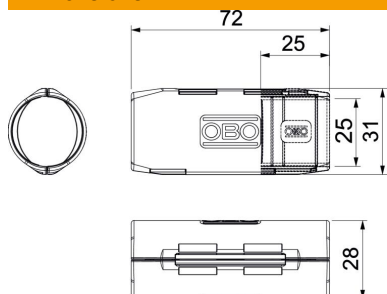

Technical data sheet

Quick pipe connecting sleeve, light grey

Item number: 2154085

Connection sleeve for plastic electrical installation pipes to create straight connections. Suitable for Quick pipe pipes or corrugated pipes. Toolless closing and opening. Can be used in a temperature range of -25 to +60 °C.

PP Polypropylene

Master data

Item number	2154085
Description 1	Quick pipe connecting sleeve
Manufacturer	OBO
Dimension	M25
Colour	Light grey; RAL 7035
Material	Polypropylene
Smallest sales unit	10
Unit of quantity	Piece
Weight	0.823 kg
Weight unit	kg/100 pc.

Technical data sheet

Quick pipe connecting sleeve, light grey

Item number: 2154085

Dimensions

Dimension B	31 mm
Dimension d	25 mm
Dimension L	72 mm
Dimension L1	25 mm

Technical data

Size	M25
Halogen-free	yes
Polished surface	no
Permitted temperature range, max.	60 °C
Permitted temperature range, min.	0 °C