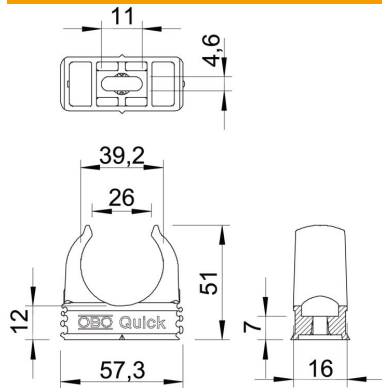

## Quick clip, black

Item number: 2149575

Flush-mounted clip to accept metric steel armoured pipes and heavy-duty insulating pipes, as well as Quick Pipe electrical installation pipes. Universal fastening options on walls and ceilings, both in indoor and protected outdoor areas. With slot for side alignment during mounting with wood screw or knock-in anchor. Toolless pipe mounting. Can also be arranged with OBO Multi-Quick or starQuick clip. M16 - M32 size can be screwed onto M6 thread. Recommended fastening spacing 50–60 cm, for max. extraction values F at a room temperature of 20 °C, see the table.

### Master data

Item number	2149575
Description 1	Quick clip
Manufacturer	OBO
Dimension	M40
Colour	Jet black; RAL 9005
Material	Polypropylene
Smallest sales unit	50
Unit of quantity	Piece
Weight	0.835 kg
Weight unit	kg/100 pc.

## Dimensions

Dimension A	57.3 mm
Dimension B	16 mm
Dimension C	26 mm
Dimension D	39.2 mm
Dimension E	11 mm
Dimension F	4.6 mm
Dimension h	12 mm
Dimension H	51 mm

## Technical data

Expandable	yes
Number of cables/pipes	1
Pull-out value	110 N
Fastening type	Screw hole
Closed	no
Halogen-free	yes
With inlay	no
Nominal size	M40
Quick clip installation	Durchgangsloch,_auf_M6_Gewinde_aufschraubbar
UV-resistant	no