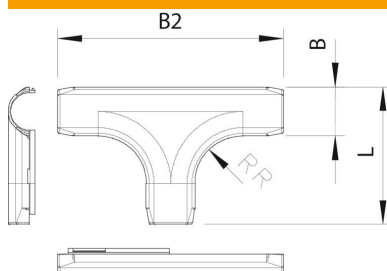

Technical data sheet

Quick pipe T piece, light grey

Item number: 2153872

Fitting for plastic electrical installation pipes to create T branches. Suitable for Quick pipe pipes or corrugated pipes. Toolless closing and opening. Can be used in a temperature range of -25 to +60 °C.

PVC Polyvinylchloride

Master data

Item number	2153872
Type	2953 T M16 LGR
Description 1	Quick pipe T piece
Manufacturer	OBO
Dimension	M16
Colour	Light grey; RAL 7035
Material	Polyvinylchloride
Smallest sales unit	5
Unit of quantity	Piece
Weight	1.421 kg
Weight unit	kg/100 pc.

Dimensions

Dimension B	20.4 mm
Dimension B2	94.4 mm
Dimension L	57.4 mm
Dimension R	20 mm

Technical data sheet

Quick pipe T piece, light grey

Item number: 2153872

Technical data

Version for	Connector
Size	M16
Halogen-free	no
With sleeve	no
Brushed surface	no
Polished surface	no
Permitted temperature range, max.	60 °C
Permitted temperature range, min.	0 °C