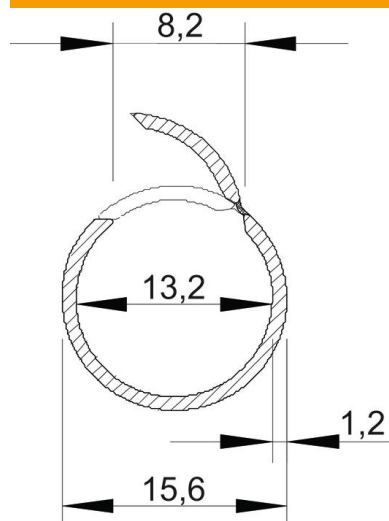

Technical data sheet

Quick pipe, light grey

Item number: 2153904

Open plastic Quick pipe for surface-mounted routing of cables in interiors and protected outdoor areas. Mounting on wall and ceiling with Quick clip, star-Quick clip and Multi-Quick clip. Toolless closing and opening through turning in the clip. Can be used in a temperature range of -25 to +60 °C.

PVC Polyvinylchloride

Master data

Item number	2153904
Description 1	Quick pipe
Manufacturer	OBO
Dimension	M16
Colour	Light grey; RAL 7035
Material	Polyvinylchloride
Smallest sales unit	50
Unit of quantity	Metre
Weight	7 kg
Weight unit	kg/100 m

Technical data sheet

Quick pipe, light grey

Item number: 2153904

Dimensions

Length	2,000 mm
Dimension C	8.2 mm
Dimension D	15.6 mm
Dimension m (mm)	13,2
Dimension t	1.2 mm

Technical data

Surface-mounted	yes
Flame-resistant version	no
Concrete installation	no
Size	M16
Halogen-free	no
Installation on wood	yes
Installation in the earth	no
Installation outdoors	no
Classification code	0
Machines and system installation	yes
With sleeve	no
Permitted temperature range, max.	60 °C
Permitted temperature range, min.	-25 °C
Underfloor installation (screed)	no
Concealed	no