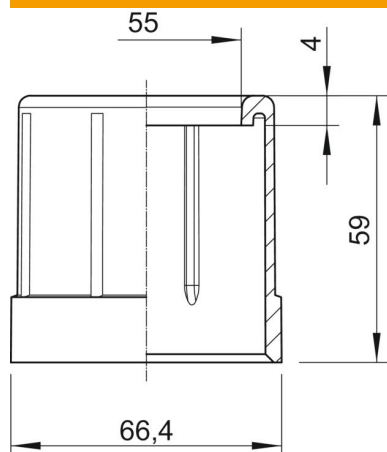

Technical data sheet

Pipe end cap, metric, lightgrey

Item number: 2047896

Pipe end sleeve to slot onto electrical installation pipes, metric.

PE Polyethylene

Master data

Item number	2047896
Description 1	Pipe end sleeve
Description 2	metric
Manufacturer	OBO
Dimension	M63
Colour	Light grey; RAL 7035
Material	Polyethylene
Smallest sales unit	25
Unit of quantity	Piece
Weight	1.9 kg
Weight unit	kg/100 pc.

Technical data sheet

Pipe end cap, metric, lightgrey

Item number: 2047896

Dimensions

Dimension D1	66.4 mm
Dimension D2	55 mm
Dimension L1	59 mm
Dimension L2	4 mm

Technical data

Version for	Connector
for pipe diameter	63 mm
Size	M63
Halogen-free	yes
Brushed surface	no
Polished surface	no