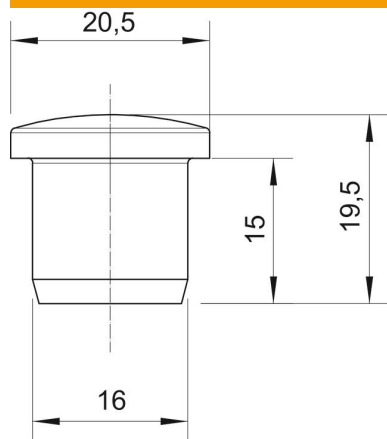

Master data

Item number	2029520
Description 1	Screw plug
Manufacturer	OBO
Dimension	16mm
Colour	Light grey; RAL 7035
Material	Polyamide
Smallest sales unit	50
Unit of quantity	Piece
Weight	0.19 kg
Weight unit	kg/100 pc.

Technical data sheet

Screw plug, metric and PG

Item number: 2029520

Dimensions

Dimension D1	16 mm
Dimension D2	20.5 mm
Dimension H	19.5 mm
Dimension L	15 mm

Technical data

Version for	Miscellaneous
Suitable for metric thread dimension	25
Screw for PG thread dimension	21
Size	M25 / Pg21
Inner diameter	16 mm