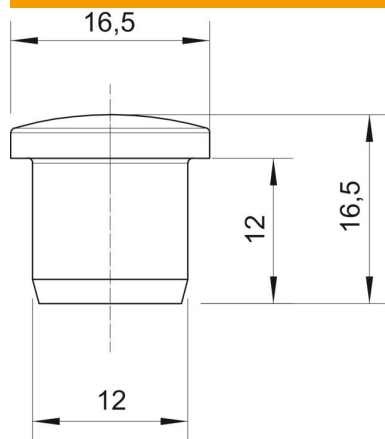

Master data

Item number	2029517
Description 1	Screw plug
Manufacturer	OBO
Dimension	12mm
Colour	Light grey; RAL 7035
Material	Polyamide
Smallest sales unit	50
Unit of quantity	Piece
Weight	0.13 kg
Weight unit	kg/100 pc.

Technical data sheet

Screw plug, metric and PG

Item number: 2029517

Dimensions

Dimension D1	12 mm
Dimension D2	16.5 mm
Dimension H	16.5 mm
Dimension L	12 mm

Technical data

Version for	Miscellaneous
Suitable for metric thread dimension	20
Screw for PG thread dimension	16
Size	M20 / Pg16
Inner diameter	12 mm