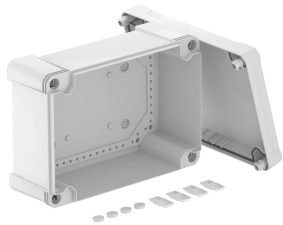

Technical data sheet

Empty housing X 25

Item number: 2005474

Junction box for the connection of cables and lines indoors and in outdoor areas. Rectangular design without entries. Suitable for wall and ceiling mounting with the option to fasten outside, inside or to mount via the corner domes. Particularly impact resistant with IK09. Cover with quick lock, sealable. Made from halogen-free and UV-resistant materials.

Junction box according to EN 60670. Impact resistance IK09 according to EN 50102. Protection rating IP67 according to EN 60529.

PC Polycarbonate

Master data

Item number	2005474
Type	X25C LGR
Description 1	Empty Enclosure
Manufacturer	OBO
Dimension	286x202x125
Colour	Light grey; RAL 7035
Material	Polycarbonate
Smallest sales unit	1
Unit of quantity	Piece
Weight	95 kg
Weight unit	kg/100 pc.

Technical data sheet

Empty housing X 25

Item number: 2005474

Dimensions

Length	286 mm
Width	202 mm
Height	126 mm

Technical data

Extension option	no
Cover fastening	Screwed
Shape	Rectangular
Suitable for outdoor use	yes
Clear internal dimensions	271x187x110 mm
with lid	yes
Mounting type	Surface-mounted
Protection rating	IP67
Protection rating IK code	IK09
Protection class	II
Permitted temperature range, max.	60 °C
Permitted temperature range, min.	-5 °C
Weatherproof	yes