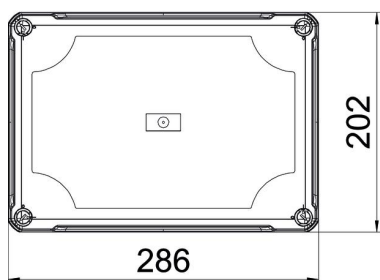

Junction box according to EN 60670. Impact resistance IK09 according to EN 50102. Protection rating IP67 according to EN 60529.

PC Polycarbonate

Master data

Item number	2005474
Type	X25C LGR
Description 1	Empty Enclosure
Manufacturer	OBO
Dimension	286x202x125
Colour	Light grey; RAL 7035
Material	Polycarbonate
Smallest sales unit	1
Unit of quantity	Piece
Weight	95 kg
Weight unit	kg/100 pc.

Technical data sheet

Empty housing X 25

Item number: 2005474

Dimensions

Length	286 mm
Width	202 mm
Height	126 mm

Technical data

Extension option	no
Cover fastening	Screwed
Shape	Rectangular
Suitable for outdoor use	yes
Clear internal dimensions	271x187x110 mm
with lid	yes
Mounting type	Surface-mounted
Protection rating	IP67
Protection rating IK code	IK09
Protection class	II
Permitted temperature range, max.	60 °C
Permitted temperature range, min.	-5 °C
Weatherproof	yes