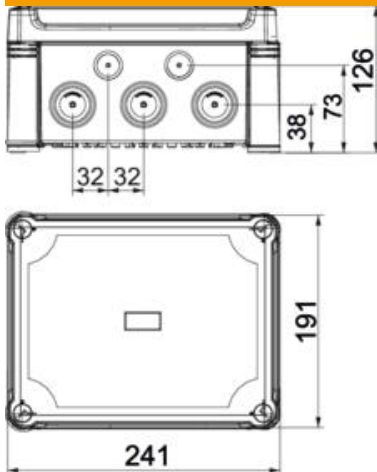

### Master data

Item number	2005070
Type	X16 LGR-TR
Description 1	Junction box
Description 2	with transparent lid
Manufacturer	OBO
Dimension	240x191x125
Colour	Grey / transparent
Material	Polycarbonate
Smallest sales unit	1
Unit of quantity	Piece
Weight	79.3 kg
Weight unit	kg/100 pc.

### Dimensions

Length	241 mm
Width	191 mm
Height	126 mm

### Technical data

Expandable	yes
No. of entries	10
Type of entry	Cuttable stepped membrane
Type of housing penetration	Pre-marking
Measured insulation voltage $V_i$	750 V
Equipment	Without
Cover	Not transparent
Cover fastening	Screwed
Entry from rear	no
Entries	10 x $\varnothing 25/32/40$
Explosion-tested version	no
Flame-resistant	acc. to VDE 0471/DIN 695 Part 2-1, test temperature 650°C
Shape	Rectangular
Fibre-glass reinforced	yes
Halogen-free	yes
Clear internal dimensions	227x177x110 mm
Max. Conductor cross-section	16 mm <sup>2</sup>
With screening	no
with lid	yes
Mounting type	Wall/ceiling mounting
Nominal cross-section, max.	16 mm <sup>2</sup>
Nominal cross-section, min.	6 mm <sup>2</sup>
Nominal voltage	750 V
Sealable	yes
Impact-resistant	yes
Protection rating	IP67
Protection rating IK code	IK09
Permitted temperature range, max.	60 °C
Permitted temperature range, min.	-5 °C
Weatherproof	yes