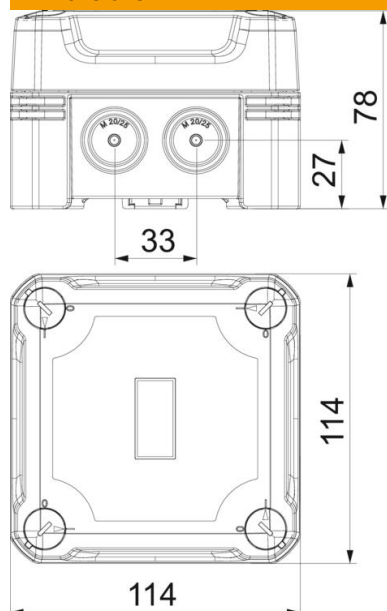

Including 3 cable glands V-TEC M25 and 3 locknuts.

Junction box according to DIN EN 60670. Flame-resistant to DIN EN 60695/2/11, test temperature 650 °C. Impact resistance IK09 according to DIN EN 50102. Protection rating IP67 according to DIN EN 60529.

PC Polycarbonate

Master data

Item number	2005034
Type	X04 G M25 LGR
Description 1	Junction box
Description 2	with 3xV-TEC VM and 3x116
Manufacturer	OBO
Dimension	114x114x78
Colour	Light grey; RAL 7035
Material	Polycarbonate
Smallest sales unit	1
Unit of quantity	Piece
Weight	31.4 kg
Weight unit	kg/100 pc.

Technical data sheet

Junction box X 04 with cable gland

Item number: 2005034

Dimensions

Length	114 mm
Width	114 mm
Height	78 mm

Technical data

Expandable	yes
No. of entries	7
Type of entry	Cuttable stepped membrane
Type of housing penetration	Pre-marking
Measured insulation voltage V_i	750 V
Equipment	Miscellaneous
Cover	Not transparent
Cover fastening	Screwed
Entry from rear	no
Entries	7 x $\varnothing 20/25$
Explosion-tested version	no
Flame-resistant	acc. to VDE 0471/DIN 695 Part 2-1, test temperature 650°C
Shape	Square
Fibre-glass reinforced	yes
Halogen-free	yes
Clear internal dimensions	102x102x60 mm
Max. Conductor cross-section	4 mm ²
With screening	no
with lid	yes
Mounting type	Wall/ceiling mounting
Nominal cross-section, max.	4 mm ²
Nominal cross-section, min.	1.5 mm ²
Nominal voltage	750 V
Sealable	yes
Impact-resistant	yes
Protection rating	IP67
Protection rating IK code	IK09

Technical data sheet

Junction box X 04 with cable gland

Item number: 2005034

Technical data

Permitted temperature range, max.	60 °C
Permitted temperature range, min.	-5 °C
Weatherproof	yes