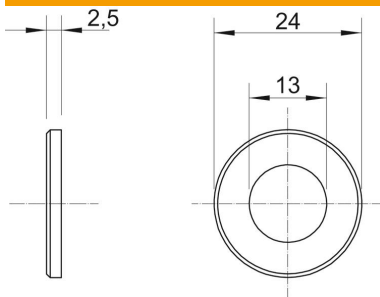

Technical data sheet

Washer

Item number: 3402126

Washer according to DIN 125, shape A, for universal use.

St Steel

G Electrogalvanized

Master data

Item number	3402126
Type	WS M12 D24 G
Description 1	Washer
Manufacturer	OBO
Dimension	M12
Material	Steel
Surface	Electrogalvanized
Surface standard	EN ISO 19598 / EN ISO 4042
Smallest sales unit	100
Unit of quantity	Piece
Weight	0.57 kg
Weight unit	kg/100 pc.

Dimensions

Plate thickness	0.1 in
Dimension D	0.94 in
Dimension d	0.51 in
Dimension d	13 mm
Dimension d min.	24 mm
Dimension h	2.5 mm

Technical data sheet

Washer

Item number: 3402126

Technical data

Faceted	no
Hardened	no
Thread	M12
Material thickness	2.5 mm
Hole shape	Round