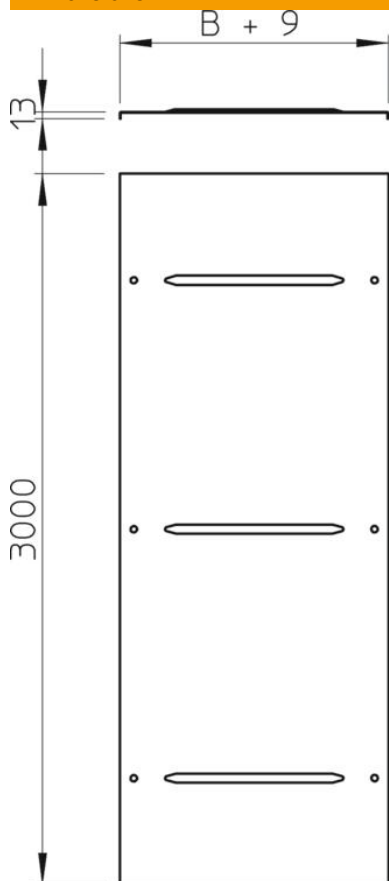

Technical data sheet

Cover incl. turn buckle FS

Item number: 6227430

Cover with turn buckles for wide span cable trays and wide span cable ladders with side heights of 110 and 160 mm. Transverse bead from 500 mm width.

Take appropriate constructive protection measures if there are high wind speeds.

St Steel

FS Strip galvanized

Master data

Item number	6227430
Description 1	Cover with turn buckle
Description 2	wide span system 110 and 160
Manufacturer	OBO
Dimension	300x3000
Material	Steel
Surface	Strip galvanized
Surface standard	DIN EN 10346
Smallest sales unit	3
Unit of quantity	Metre
Weight	259.67 kg
Weight unit	kg/100 m

Technical data sheet

Cover incl. turn buckle FS

Item number: 6227430

Dimensions

Length	3,000 mm
Width	300 mm
Height	110 mm
Plate thickness	1 mm
Dimension B	300 mm
Dimension H	15 mm
Dimension L	3,000 mm

Technical data

Number of turn buckles	6 St.
Fastening type	Sash lock
Maintain electrical functions	no
Suitable for mesh cable tray	no
Suitable for cable ladder	yes
Suitable for cable tray	yes
Rustproof steel, pickled	no