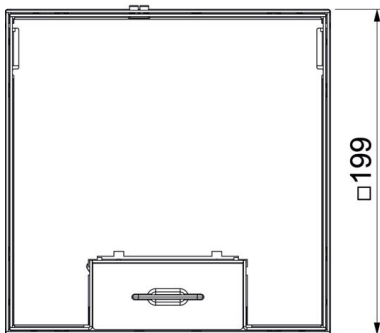

Technical data sheet

UDHOME4 floor box, freely equippable, brass

Item number: 7427236

Square floor box for use in dry-cleaned cavity and screed floors in indoor areas. Installation housing with pre-marked insertion openings for pipes (M25). Empty housing for up to 2 UT3 universal supports for up to 6 Modul 45® devices. Cover adjustable to top edge of floor covering using four height-adjustment supports. The minimum installation depth is 95 mm, the height-adjustment range + 30 mm. Surfaces visible in the floor covering made of brass.

CuZn
37 Brass

Master data

Item number	7427236
Description 1	Floor box, complete
Description 2	empty
Manufacturer	OBO
Material	Brass
Smallest sales unit	1
Unit of quantity	Piece
Weight	344.8 kg
Weight unit	kg/100 pc.
CO Footprint (GWP) Cradle-to-Gate	12,6528 kg COe / 1 Piece

Technical data sheet

UDHOME4 floor box, freely equippable, brass

Item number: 7427236

Dimensions

Length	202 mm
Width	202 mm

Technical data

Number of mounting boxes	2
Version for	Square
Cable outlet version	Swivellable cord outlet
Equipment	Empty housing
Floor covering protection frame	no
Cover version	Floor covering recess
Screed height, max.	110 mm
Screed height, min.	95 mm
Floor height, max.	125 mm
Floor height, min.	95 mm
Suitable for raised floor installation	no
Suitable for cavity floor installation	yes
Suitable for wet care	no
Suitable for underfloor ducts	no
Length of external dimensions	199 mm
Length of installation dimensions	202 mm
With floor covering recess	yes
Height-adjustment range, max.	125 mm
Height-adjustment range, min.	95 mm
Protection rating (IP) when used	IP20
Protection rating (IP) when unused	IP40
Protection rating IK code	IK10
Opening mechanism	Handle
Floor covering thickness	15 mm