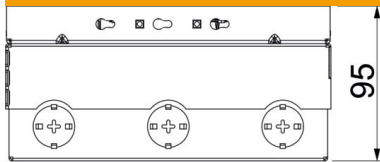

Technical data sheet

UDHOME4 floor box, freely equippable, brass

Item number: 7427236

Square floor box for use in dry-cleaned cavity and screed floors in indoor areas. Installation housing with pre-marked insertion openings for pipes (M25). Empty housing for up to 2 UT3 universal supports for up to 6 Modul 45® devices. Cover adjustable to top edge of floor covering using four height-adjustment supports. The minimum installation depth is 95 mm, the height-adjustment range + 30 mm. Surfaces visible in the floor covering made of brass.

CuZn
37 Brass

Master data

Item number	7427236
Description 1	Floor box, complete
Description 2	empty
Manufacturer	OBO
Material	Brass
Smallest sales unit	1
Unit of quantity	Piece
Weight	344.8 kg
Weight unit	kg/100 pc.
CO Footprint (GWP) Cradle-to-Gate	12,6528 kg COe / 1 Piece

Technical data sheet

UDHOME4 floor box, freely equippable, brass

Item number: 7427236

Dimensions

Length	202 mm
Width	202 mm

Technical data

Number of mounting boxes	2
Version for	Square
Cable outlet version	Swivellable cord outlet
Equipment	Empty housing
Floor covering protection frame	no
Cover version	Floor covering recess
Screed height, max.	110 mm
Screed height, min.	95 mm
Floor height, max.	125 mm
Floor height, min.	95 mm
Suitable for raised floor installation	no
Suitable for cavity floor installation	yes
Suitable for wet care	no
Suitable for underfloor ducts	no
Length of external dimensions	199 mm
Length of installation dimensions	202 mm
With floor covering recess	yes
Height-adjustment range, max.	125 mm
Height-adjustment range, min.	95 mm
Protection rating (IP) when used	IP20
Protection rating (IP) when unused	IP40
Protection rating IK code	IK10
Opening mechanism	Handle
Floor covering thickness	15 mm