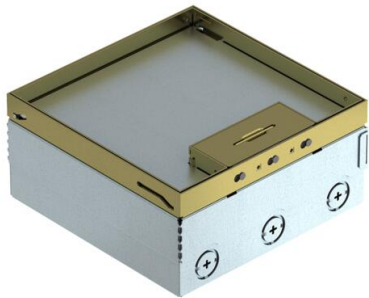

Technical data sheet

UDHOME4 floor box, freely equippable, brass

Item number: 7427236

Square floor box for use in dry-cleaned cavity and screed floors in indoor areas. Installation housing with pre-marked insertion openings for pipes (M25). Empty housing for up to 2 UT3 universal supports for up to 6 Modul 45® devices. Cover adjustable to top edge of floor covering using four height-adjustment supports. The minimum installation depth is 95 mm, the height-adjustment range + 30 mm. Surfaces visible in the floor covering made of brass.

CuZn
37 Brass

Master data

Item number	7427236
Description 1	Floor box, complete
Description 2	empty
Manufacturer	OBO
Material	Brass
Smallest sales unit	1
Unit of quantity	Piece
Weight	344.8 kg
Weight unit	kg/100 pc.
CO Footprint (GWP) Cradle-to-Gate	12,6528 kg COe / 1 Piece

Technical data sheet

UDHOME4 floor box, freely equippable, brass

Item number: 7427236

Dimensions

Length	202 mm
Width	202 mm

Technical data

Number of mounting boxes	2
Version for	Square
Cable outlet version	Swivellable cord outlet
Equipment	Empty housing
Floor covering protection frame	no
Cover version	Floor covering recess
Screed height, max.	110 mm
Screed height, min.	95 mm
Floor height, max.	125 mm
Floor height, min.	95 mm
Suitable for raised floor installation	no
Suitable for cavity floor installation	yes
Suitable for wet care	no
Suitable for underfloor ducts	no
Length of external dimensions	199 mm
Length of installation dimensions	202 mm
With floor covering recess	yes
Height-adjustment range, max.	125 mm
Height-adjustment range, min.	95 mm
Protection rating (IP) when used	IP20
Protection rating (IP) when unused	IP40
Protection rating IK code	IK10
Opening mechanism	Handle
Floor covering thickness	15 mm